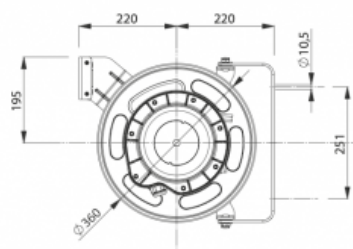

OPTIONAL
ACCESSORIES AND
SPARE PARTS

ART. 1401

Swivel bracket
Only suitable for manual use.
For wall installation.