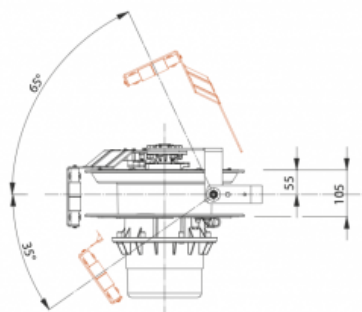

OPTIONAL
ACCESSORIES AND
SPARE PARTS

ART. 1401

Swivel bracket
Only suitable for manual use.
For wall installation.