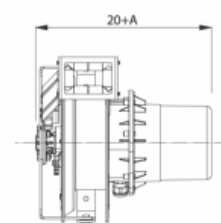

OPTIONAL
ACCESSORIES AND
SPARE PARTS

ART. 1401

Swivel bracket
Only suitable for manual use.
For wall installation.